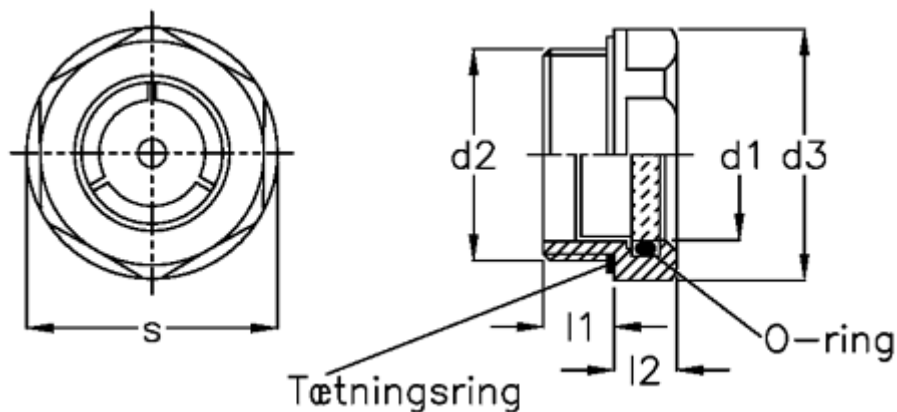

# Data Sheet

Article number: 2074318M2615AS

Description: E+G Oil level sight glass GN 743-18-M26x1.5-AS

## Measures

d1	= 18
d2	= M26x1.5
d3	= 32
l1	= 9
l2	= 8
Max pressure	= -
Max vacuum mbar	= -
s	= 30